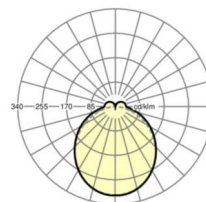

LIGHTING TECHNOLOGY

| | |
|-------------------------------|---|
| Placement | LED, Colour rendering/Light colour CRI ≥ 80 / 6500K |
| Colour tolerance (MacAdam) | 3SDCM |
| Nominal luminous flux | 5472lm |
| LED service life | 50000h L80/B10 (Tq 40°C) |
| Luminaire luminous efficiency | 146lm/W |
| Beam angle | 115° (C0) / 110° (C90) |
| UGR lat./long. | 25.3 / 24.7 |

MECHANICS

| | |
|----------------------|--|
| Housing colour | traffic white RAL 9016 |
| Dimensions (LxWxDxH) | 1531mm x 55mm x 37mm |
| Weight (net) | 1.9kg |
| Type of installation | Mounting rail system installation, Light structure |

Dimensions

| | | |
|---|---------|--------|
| L | 1531 mm | Length |
| B | 55 mm | Width |
| H | 37 mm | Height |

DEEP-LINK

<https://www.regiolux.de/en/article/19470004160>

| | |
|----------------|----------------|
| Reference | LED 6000lm 865 |
| ηLB | 100 % |
| Φ ↓/↑ | 90 % / 10 % |
| UGR lat./long. | 25.3 / 24.7 |